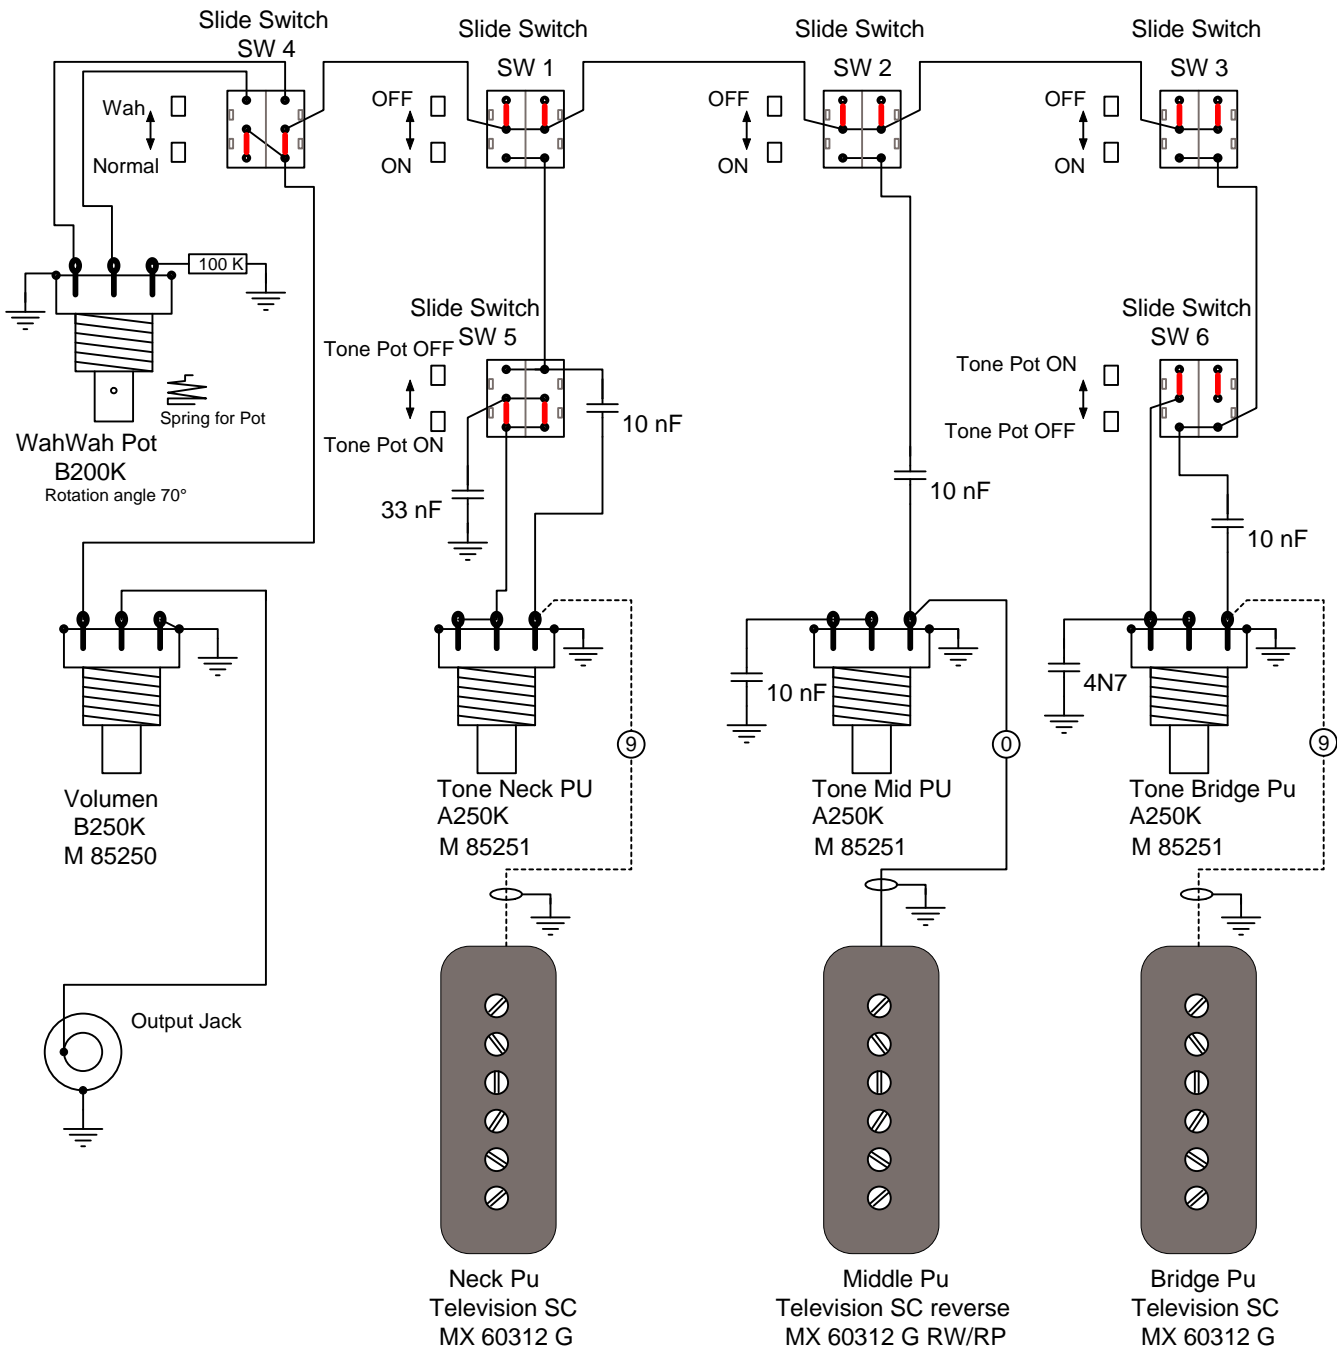

C

C

D

D

- SW 1 = Neck Pickup OFF-ON
- SW 2 = Middle Pickup OFF-ON
- SW 3 = Bridge Pickup OFF-ON
- SW 4 = ON-ON WahWah/Normal Modus
- SW 5 = ON-ON Tone effect Neck Pickup
- SW 6 = ON-ON Tone effect Bridge Pickup

2

3

4